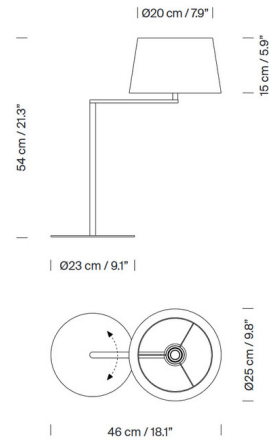

### Specifications

COLOR	White Linen
BODY FINISH	Satin Nickel
WATTAGE	N/A
DIMMER	N/A
DIMENSIONS	18.1"W x 21.3"H
BULB NOT INCLUDED	1x A19/Medium (E26)/120V LED

CLICK TO VIEW PRODUCT

Notes: