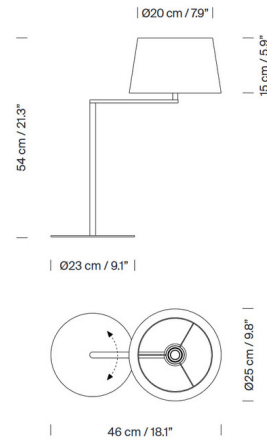

By Santa & Cole

Description

The Americana Table Lamp features a rotating arm and an elegant linen shade. The arm gently swivels the light nearer or further away, while the wide metal base stays put and supports the fixture.

Shown in satin nickel / white linen

Specifications

COLOR White Linen
BODY FINISH Satin Nickel
WATTAGE N/A
DIMMER N/A
DIMENSIONS 18.1"W x 21.3"H
BULB NOT INCLUDED 1x A19/Medium (E26)/120V LED

CLICK TO VIEW PRODUCT