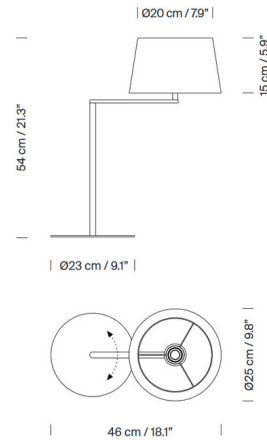

### Specifications

COLOR . . . . . White Linen  
BODY FINISH . . . . . Satin Nickel  
WATTAGE . . . . . N/A  
DIMMER . . . . . N/A  
DIMENSIONS . . . . . 18.1"W x 21.3"H  
BULB NOT INCLUDED . . . . . 1x A19/Medium (E26)/120V LED