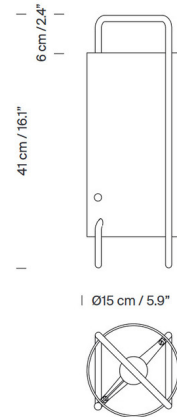

Lightology

lightology.com
866-954-4489
06-29-26

Project: _____

Company: _____

Location: _____ Fixture Type: _____

SPEC #: **SCO592488**

Approved On: _____ Approved By: _____

ASA Table Lamp By Santa & Cole

Description

Designed by Miguel Mila in 1961, the Asa Table Lamp Asa is built of a single, continuous tube. The handle-shaped frame makes it easy to move around a tabletop.

Shown in black / white

Specifications

COLOR	White
BODY FINISH	Black
WATTAGE	N/A
DIMMER	N/A
DIMENSIONS	5.9"W x 16.1"H
BULB NOT INCLUDED	1 x A19/Medium (E26)/120V LED

CLICK TO VIEW PRODUCT

Notes: