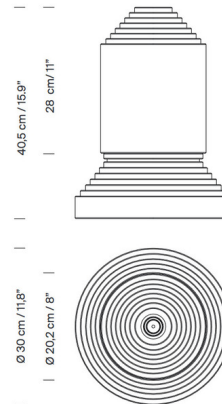

By Santa & Cole

Description

The Babel Table Lamp, named for the biblical story of the unfinished tower, is both a sturdy sculpture and a warmly glowing lamp.

Shown in alabaster / alabaster

Specifications

COLOR	Alabaster
BODY FINISH	Alabaster
WATTAGE	N/A
DIMMER	Included
DIMENSIONS	11.8"W x 15.9"H
BULB NOT INCLUDED	1 x A19/Medium (E26)/120V LED