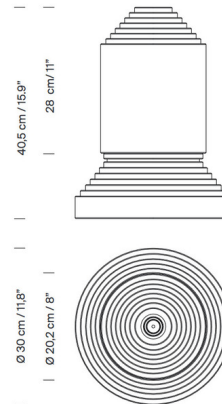

### Specifications

COLOR	Alabaster
BODY FINISH	Alabaster
WATTAGE	N/A
DIMMER	Included
DIMENSIONS	11.8"W x 15.9"H
BULB NOT INCLUDED	1 x A19/Medium (E26)/120V LED

CLICK TO VIEW PRODUCT

Notes: