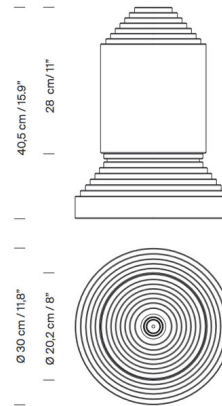

### Specifications

COLOR	Alabaster
BODY FINISH	Alabaster
WATTAGE	N/A
DIMMER	Included
DIMENSIONS	11.8"W x 15.9"H
BULB NOT INCLUDED	1 x A19/Medium (E26)/120V LED

CLICK TO VIEW PRODUCT

Notes: