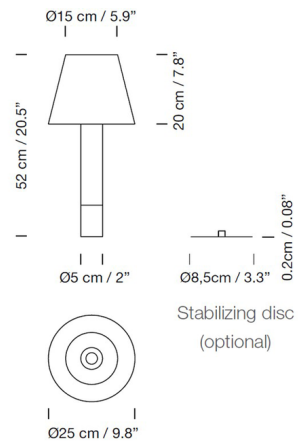

Shown in nickel / natural ribbon

Specifications

COLOR	Natural Ribbon
BODY FINISH	Nickel
WATTAGE	12W
DIMMER	Included
DIMENSIONS	9.8"W x 20.5"H
BULB NOT INCLUDED	1 x A19/Medium (E26)/12W/120V LED
OTHER BULB OPTIONS	1 x A19/Medium (E26)/100W/120V Incandescent