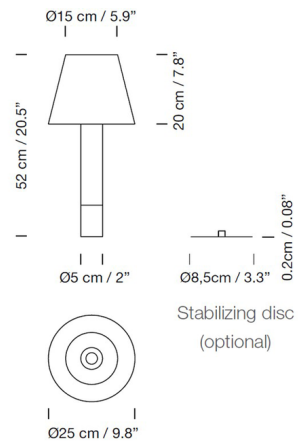

Shown in nickel / green raw ribbon

Specifications

COLOR	Green Raw Ribbon
BODY FINISH	Nickel
WATTAGE	12W
DIMMER	Included
DIMENSIONS	9.8"W x 20.5"H
BULB NOT INCLUDED	1 x A19/Medium (E26)/12W/120V LED
OTHER BULB OPTIONS	1 x A19/Medium (E26)/100W/120V Incandescent