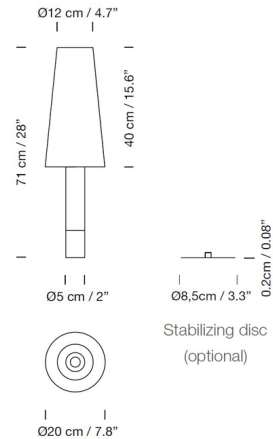

### Specifications

COLOR . . . . . Stitched Beige Parchment  
BODY FINISH . . . . . Nickel  
WATTAGE . . . . . 12W  
DIMMER . . . . . Included  
DIMENSIONS . . . . . 7.8"W x 28"H  
BULB NOT INCLUDED . . . . . 1 x A19/Medium (E26)/12W/120V LED