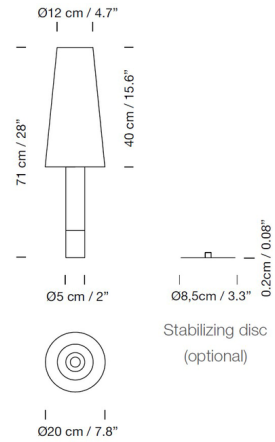

### Specifications

COLOR . . . . . Stitched Beige Parchment  
BODY FINISH . . . . . Nickel  
WATTAGE . . . . . 12W  
DIMMER . . . . . Included  
DIMENSIONS . . . . . 7.8"W x 28"H  
BULB NOT INCLUDED . . . . . 1 x A19/Medium (E26)/12W/120V LED