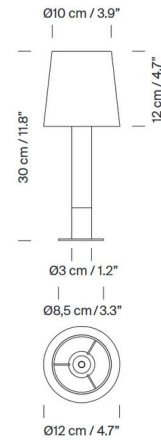

Lightology

lightology.com
866-954-4489
04-12-26

Project: _____
Company: _____
Location: _____ Fixture Type: _____
SPEC #: **SCO592501**
Approved On: _____ Approved By: _____

Basica Minima Table Lamp

By Santa & Cole

Specifications

COLOR	Natural Ribbon
BODY FINISH	Nickel
WATTAGE	6.5W
DIMMER	N/A
DIMENSIONS	4.7"W x 11.8"H
BULB NOT INCLUDED	1 x B10/Candelabra (E12)/6.5W/120V LED

Technical Information

LAMP COLOR	2700K
LUMENS/WATT	124.00
LUMINOUS FLUX	806 lumens