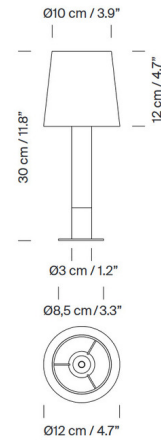

Shown in nickel / natural ribbon

Specifications

COLOR	Natural Ribbon
BODY FINISH	Nickel
WATTAGE	6.5W
DIMMER	N/A
DIMENSIONS	4.7"W x 11.8"H
BULB NOT INCLUDED	1 x B10/Candelabra (E12)/6.5W/120V LED

Technical Information