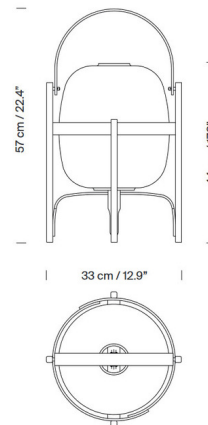

Lightology

lightology.com
866-954-4489
12-24-25

Project: _____
Company: _____
Location: _____ Fixture Type: _____
SPEC #: **SCO592507**
Approved On: _____ Approved By: _____

Cesta Glass Table Lamp By Santa & Cole

Shown in cherry wood / opal

Specifications

COLOR	Opal
BODY FINISH	Cherry Wood
WATTAGE	12W
DIMMER	N/A
DIMENSIONS	12.9"W x 22.4"H
BULB NOT INCLUDED	1 x A19/Medium (E26)/12W/120V LED

CLICK TO VIEW PRODUCT

Notes: