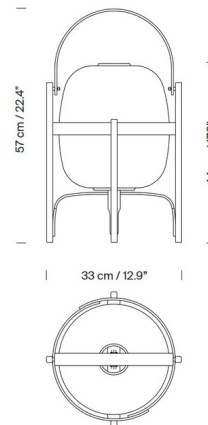

Shown in cherry wood / opal

Specifications

COLOR	Opal
BODY FINISH	Cherry Wood
WATTAGE	12W
DIMMER	N/A
DIMENSIONS	12.9"W x 22.4"H
BULB NOT INCLUDED	1 x A19/Medium (E26)/12W/120V LED

CLICK TO VIEW PRODUCT

Notes: