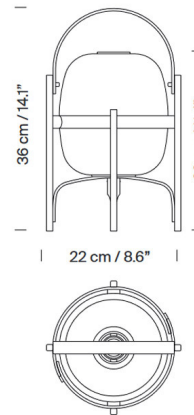

By Santa & Cole

Description

Cestita features a beautiful cherry wood structure supporting an Opal diffuser. A clever handle makes repositioning a breeze.

Shown in cherry wood / opal

Specifications

COLOR	Opal
BODY FINISH	Cherry Wood
WATTAGE	7W
DIMMER	N/A
DIMENSIONS	8.6"W x 14.1"H
BULB NOT INCLUDED	1 x A19/Medium (E26)/7W/120V LED