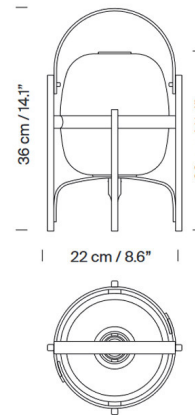

Lightology

lightology.com
866-954-4489
12-24-25

Project: _____
Company: _____
Location: _____ Fixture Type: _____
SPEC #: **SCO592508**
Approved On: _____ Approved By: _____

Cestita Table Lamp By Santa & Cole

Description

Cestita features a beautiful cherry wood structure supporting an Opal diffuser. A clever handle makes repositioning a breeze.

Shown in cherry wood / opal

Specifications

COLOR Opal
BODY FINISH Cherry Wood
WATTAGE 7W
DIMMER N/A
DIMENSIONS 8.6"W x 14.1"H
BULB NOT INCLUDED 1 x A19/Medium (E26)/7W/120V LED