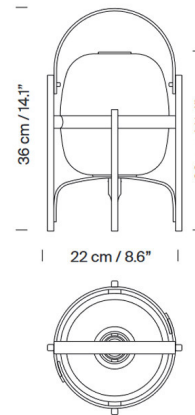

By Santa & Cole

Description

Cestita features a beautiful cherry wood structure supporting an Opal diffuser. A clever handle makes repositioning a breeze.

Shown in cherry wood / opal

Specifications

COLOR	Opal
BODY FINISH	Cherry Wood
WATTAGE	7W
DIMMER	N/A
DIMENSIONS	8.6"W x 14.1"H
BULB NOT INCLUDED	1 x A19/Medium (E26)/7W/120V LED