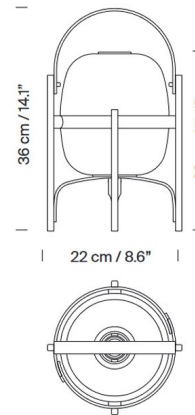

### Specifications

COLOR . . . . . Opal  
BODY FINISH . . . . . Cherry Wood  
WATTAGE . . . . . 7W  
DIMMER . . . . . N/A  
DIMENSIONS . . . . . 8.6"W x 14.1"H  
BULB NOT INCLUDED . . . . . 1 x A19/Medium (E26)/7W/120V LED