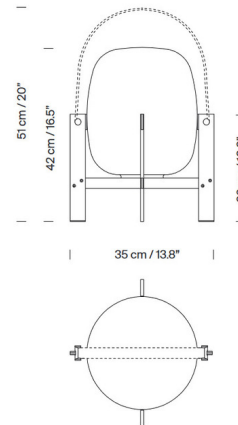

Specifications

COLOR Opal
BODY FINISH Polished Nickel
WATTAGE N/A
DIMMER Included
DIMENSIONS 14"W x 17"H
BULB NOT INCLUDED 1 x A19/Medium (E26)/120V LED

CLICK TO VIEW PRODUCT

Notes: