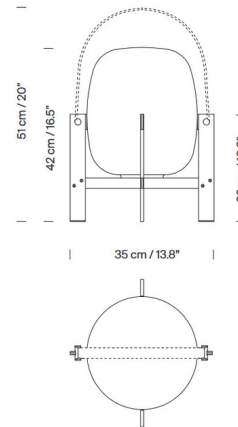

Shown in polished nickel / opal

Specifications

COLOR	Opal
BODY FINISH	Polished Nickel
WATTAGE	N/A
DIMMER	Included
DIMENSIONS	14"W x 17"H
BULB NOT INCLUDED	1 x A19/Medium (E26)/120V LED

CLICK TO VIEW PRODUCT