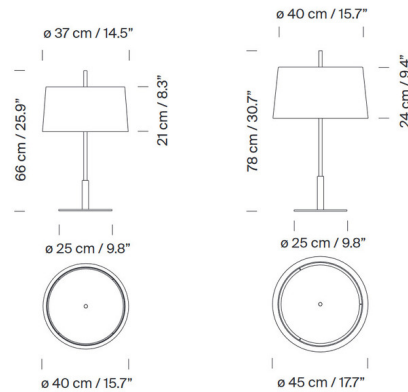

Shown in satin nickel / white linen

Specifications

COLOR	White Linen
BODY FINISH	Satin Nickel
WATTAGE	N/A
DIMMER	Included
DIMENSIONS	15.7"W x 25.9"H
BULB NOT INCLUDED	2 x A19/Medium (E26)/120V LED

CLICK TO VIEW PRODUCT