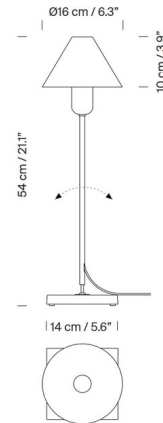

Shown in brass

Specifications

| | |
|-------------------|------------------------------------|
| COLOR | N/A |
| BODY FINISH | Brass |
| WATTAGE | 9.5W |
| DIMMER | N/A |
| DIMENSIONS | 6.3"W x 21.1"H |
| BULB NOT INCLUDED | 1 x A19/Medium (E26)/9.5W/120V LED |