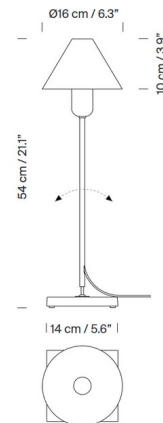

Shown in anodized aluminum

Specifications

COLOR	N/A
BODY FINISH	Anodized Aluminum
WATTAGE	9.5W
DIMMER	N/A
DIMENSIONS	6.3"W x 21.1"H
BULB NOT INCLUDED	1 x A19/Medium (E26)/9.5W/120V LED

CLICK TO VIEW PRODUCT