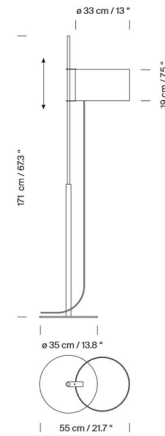

By Santa & Cole

Description

With a structure supported by a circular metal base, the elegant linen shade of the TMD Floor Lamp looks like a sail hoisted on a mast. Whether switched on or off, the TMD adds warmth any space. The light is switched on and off by gently pulling the cord.

Shown in satin nickel / white linen

Specifications

COLOR	White Linen
BODY FINISH	Satin Nickel
WATTAGE	12W
DIMMER	N/A
DIMENSIONS	13.8"W x 67.3"H x 13"D
BULB NOT INCLUDED	1 x A19/Medium (E26)/12W/120V LED