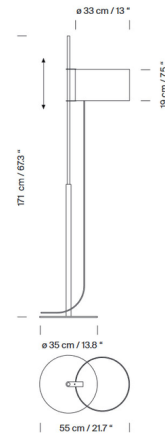

Lightology

lightology.com
866-954-4489
12-24-25

Project: _____
 Company: _____
 Location: _____ Fixture Type: _____
 SPEC #: **SCO592536**
 Approved On: _____ Approved By: _____

TMD Floor Lamp

By Santa & Cole

Description

With a structure supported by a circular metal base, the elegant linen shade of the TMD Floor Lamp looks like a sail hoisted on a mast. Whether switched on or off, the TMD adds warmth any space. The light is switched on and off by gently pulling the cord.

Shown in satin nickel / white linen

Specifications

COLOR	White Linen
BODY FINISH	Satin Nickel
WATTAGE	12W
DIMMER	N/A
DIMENSIONS	13.8"W x 67.3"H x 13"D
BULB NOT INCLUDED	1 x A19/Medium (E26)/12W/120V LED