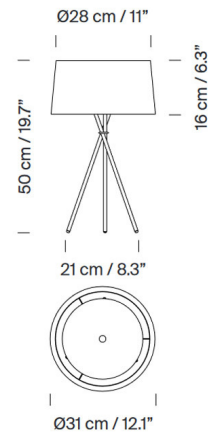

CLICK TO VIEW PRODUCT

Notes: