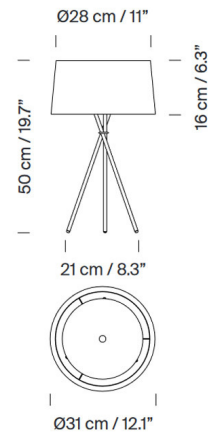

Shown in black / natural ribbon

Specifications

COLOR	Natural Ribbon
BODY FINISH	Black
WATTAGE	6.5W
DIMMER	N/A
DIMENSIONS	12.1"W x 19.7"H
BULB NOT INCLUDED	1 x B10/Candelabra (E12)/6.5W/120V LED
OTHER BULB OPTIONS	1 x B10/Candelabra (E12)/40W/120V Incandescent