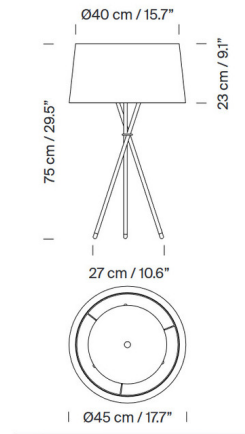

Lightology

lightology.com
866-954-4489
04-22-26

Project: _____
Company: _____
Location: _____ Fixture Type: _____
SPEC #: **SCO592543**
Approved On: _____ Approved By: _____

Tripode G6 Table Lamp

By Santa & Cole

Description

The Tripode G6 Table Lamp features a bundle of three tubes joined like a set of chopsticks topped with a ribbon shade. The hand-ribbon shade is slightly tapered and provides a sculptural statement when the lamp is not in use. Includes a black metal top diffuser. Dimmer switch located on cord.

Shown in black / natural ribbon

Specifications

COLOR	Natural Ribbon
BODY FINISH	Black
WATTAGE	12W
DIMMER	Included
DIMENSIONS	17.7"W x 29.5"H
BULB NOT INCLUDED	1 x A19/Medium (E26)/12W/120V LED
OTHER BULB OPTIONS	1 x A19/Medium (E26)/100W/120V Incandescent