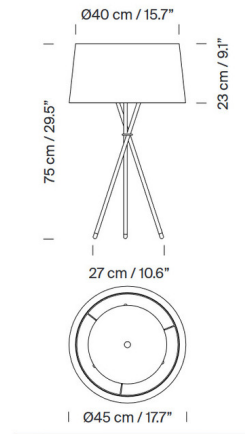

By Santa & Cole

Description

The Tripode G6 Table Lamp features a bundle of three tubes joined like a set of chopsticks topped with a ribbon shade. The hand-ribbon shade is slightly tapered and provides a sculptural statement when the lamp is not in use. Includes a black metal top diffuser. Dimmer switch located on cord.

Shown in black / natural ribbon

Specifications

COLOR Natural Ribbon
BODY FINISH Black
WATTAGE 12W
DIMMER Included
DIMENSIONS 17.7"W x 29.5"H
BULB NOT INCLUDED 1 x A19/Medium (E26)/12W/120V LED
OTHER BULB OPTIONS 1 x A19/Medium (E26)/100W/120V Incandescent