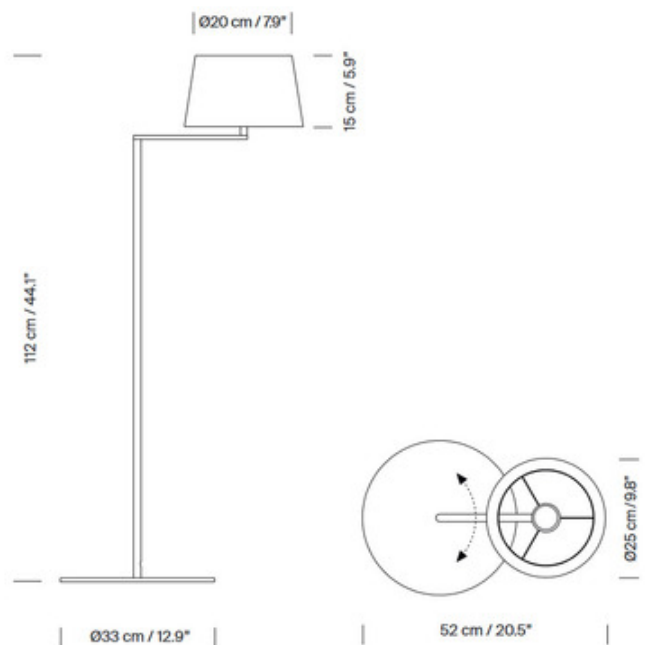

DESCRIPTION

The Americana Floor Lamp features a rotating arm and an elegant linen shade. The arm gently swivels the light nearer or further away, while the wide metal base stays put and supports the fixture.

Shown in: Satin Nickel / White Linen

SHADE COLOR	White Linen
BODY FINISH	Satin Nickel
WATTAGE	N/A
DIMMER	N/A
DIMENSIONS	20.5"W x 44.1"H
BULB NOT INCLUDED	
LAMP	1 x A19/Medium (E26)/120V LED

SPEC #

SCO592550