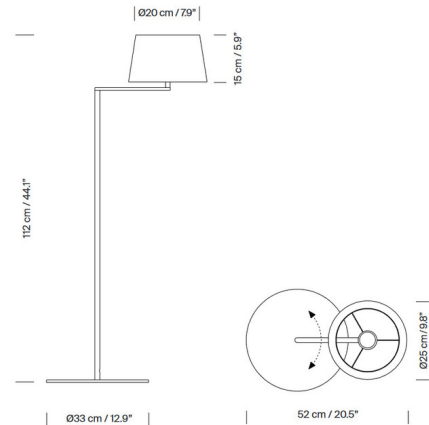

By Santa & Cole

Description

The Americana Floor Lamp features a rotating arm and an elegant linen shade. The arm gently swivels the light nearer or further away, while the wide metal base stays put and supports the fixture.

Shown in satin nickel / white linen

Specifications

COLOR	White Linen
BODY FINISH	Satin Nickel
WATTAGE	N/A
DIMMER	N/A
DIMENSIONS	20.5"W x 44.1"H
BULB NOT INCLUDED	1 x A19/Medium (E26)/120V LED

CLICK TO VIEW PRODUCT