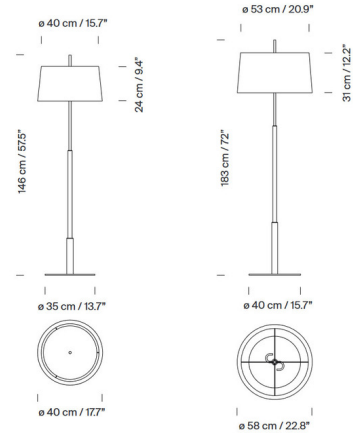

Shown in satin nickel / white linen

Specifications

COLOR White Linen
BODY FINISH Satin Nickel
WATTAGE N/A
DIMMER Included
DIMENSIONS 17.7"W x 57.5"H
BULB NOT INCLUDED 2 x A19/Medium (E26)/120V LED

CLICK TO VIEW PRODUCT