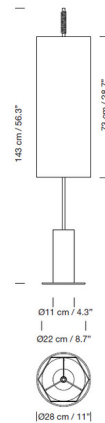

Lightology

lightology.com
866-954-4489
06-04-26

Project: _____

Company: _____

Location: _____ Fixture Type: _____

SPEC #: **SCO592559**

Approved On: _____ Approved By: _____

Dorica Floor Lamp

By Santa & Cole

Description

The Dorica Floor Lamp is composed of a cotton shade, metallic structure, and stitched leather grip resulting in a strong presence that evokes the classical Doric column.

Shown in brown / natural ribbon

Specifications

COLOR	Natural Ribbon
BODY FINISH	Brown
WATTAGE	30W
DIMMER	N/A
DIMENSIONS	11"W x 56.3"H
BULB NOT INCLUDED	3 x A19/Medium (E26)/10W/120V LED

CLICK TO VIEW PRODUCT

Notes: