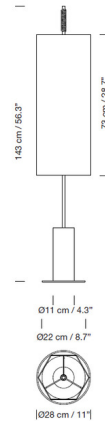

Lightology

lightology.com
866-954-4489
04-20-26

Project: _____

Company: _____

Location: _____ Fixture Type: _____

SPEC #: **SCO592559**

Approved On: _____ Approved By: _____

Dorica Floor Lamp

By Santa & Cole

Description

The Dorica Floor Lamp is composed of a cotton shade, metallic structure, and stitched leather grip resulting in a strong presence that evokes the classical Doric column.

Shown in brown / natural ribbon

Specifications

COLOR	Natural Ribbon
BODY FINISH	Brown
WATTAGE	30W
DIMMER	N/A
DIMENSIONS	11"W x 56.3"H
BULB NOT INCLUDED	3 x A19/Medium (E26)/10W/120V LED

CLICK TO VIEW PRODUCT

Notes: