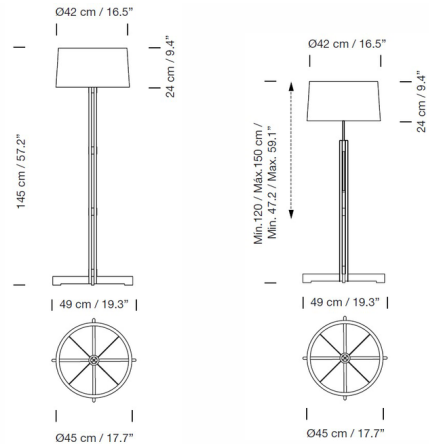

Lightology

lightology.com
866-954-4489
07-04-25

Project: _____
 Company: _____
 Location: _____ Fixture Type: _____
 SPEC #: **SCO592560**
 Approved On: _____ Approved By: _____

FAD Floor Lamp

By Santa & Cole

Description

The FAD Floor Lamp, designed by Miguel Mila, was conceived to light the central headquarters of the Fostering Arts and Design building in Barcelona. The lamp's cylindrical oak column sits atop a cross base to support the slightly tapered white linen shade. Striking in its simplicity, the FAD Floor Lamp will complement a variety of decor styles with its combination of industrial styling and warm materials. Available with Fixed or Adjustable height. Dimmer switch located on cord.

Shown in natural oak / white linen

Specifications

COLOR	White Linen
BODY FINISH	Natural Oak
WATTAGE	12W
DIMMER	Included
DIMENSIONS	19.3"W x 59.1"H
BULB NOT INCLUDED	1 x A19/Medium (E26)/12W/120V LED
OTHER BULB OPTIONS	1 x A19/Medium (E26)/100W/120V Incandescent

Technical Information

PRODUCT DIMENSIONS	Cord Length: 98.4"
--------------------	--------------------

CLICK TO VIEW PRODUCT

Notes: