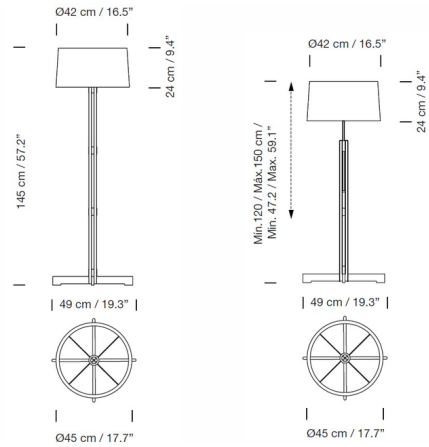

By Santa & Cole

Description

The FAD Floor Lamp, designed by Miguel Mila, was conceived to light the central headquarters of the Fostering Arts and Design building in Barcelona. The lamp's cylindrical oak column sits atop a cross base to support the slightly tapered white linen shade. Striking in its simplicity, the FAD Floor Lamp will complement a variety of decor styles with its combination of industrial styling and warm materials. Available with Fixed or Adjustable height. Dimmer switch located on cord.

Shown in natural oak / white linen

Specifications

COLOR White Linen
BODY FINISH Natural Oak
WATTAGE 12W
DIMMER Included
DIMENSIONS 19.3"W x 59.1"H
BULB NOT INCLUDED 1 x A19/Medium (E26)/12W/120V LED
OTHER BULB OPTIONS 1 x A19/Medium (E26)/100W/120V Incandescent

Technical Information

PRODUCT DIMENSIONS Cord Length: 98.4"

CLICK TO VIEW PRODUCT

Notes: