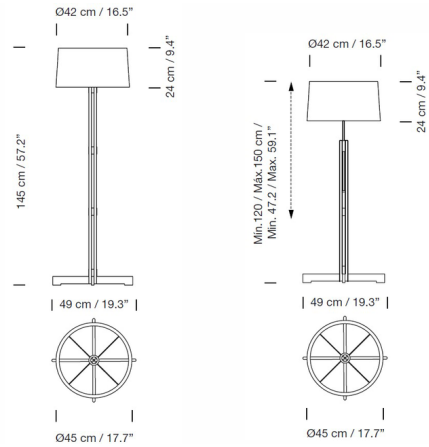

### Specifications

COLOR . . . . . White Linen  
BODY FINISH . . . . . Natural Oak  
WATTAGE . . . . . 12W  
DIMMER . . . . . Included  
DIMENSIONS . . . . . 19.3"W x 59.1"H  
BULB NOT INCLUDED . . . . . 1 x A19/Medium (E26)/12W/120V LED  
OTHER BULB OPTIONS . . . . . 1 x A19/Medium (E26)/100W/120V Incandescent

### Technical Information

PRODUCT DIMENSIONS . . . . . Cord Length: 98.4"

CLICK TO VIEW PRODUCT

Notes: