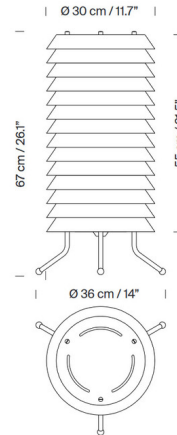

### Specifications

COLOR . . . . . White  
BODY FINISH . . . . . Brass  
WATTAGE . . . . . 24W  
DIMMER . . . . . Included  
DIMENSIONS . . . . . 14"W x 26.1"H  
INTEGRATED LED MODULE . . . . . 1 x LED/24W/120V LED