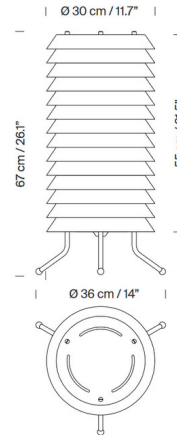

Shown in brass / white

Specifications

COLOR	White
BODY FINISH	Brass
WATTAGE	24W
DIMMER	Included
DIMENSIONS	14"W x 26.1"H
INTEGRATED LED MODULE	1 x LED/24W/120V LED

Technical Information

LUMENS/WATT	34.17
LUMINOUS FLUX	820 lumens