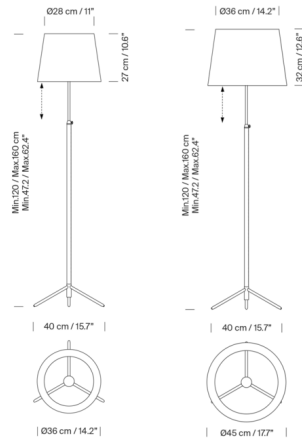

Description

The timelessly elegant Pie De Salon Floor Lamp features a leather-wrapped Chrome or Polished Brass center stem topped with a classic tapered shade - a true paradigm of industrial craftsmanship. Adjustable overall height maximizes versatility. Dimmer switch located on cord. Note: The Stitched Beige Parchment shade is not available in the 14.2 inch size.

Specifications

COLOR White Linen
 BODY FINISH Chrome
 WATTAGE 12W
 DIMMER Included
 DIMENSIONS 17.7"W x 62.4"H
 BULB NOT INCLUDED 1 x A19/Medium (E26)/12W/120V LED
 OTHER BULB OPTIONS 1 x A19/Medium (E26)/100W/120V Incandescent

Technical Information

PRODUCT DIMENSIONS Min-Max Overall Height: 47.2" - 62.4"

Shown in chrome / white linen

CLICK TO VIEW PRODUCT

Notes: