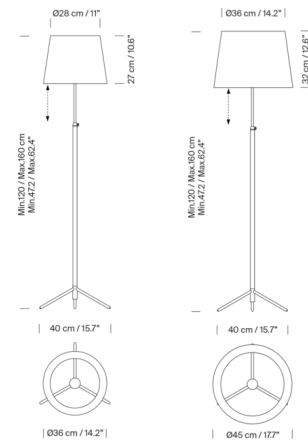

Description

The timelessly elegant Pie De Salon Floor Lamp features a leather-wrapped Chrome or Polished Brass center stem topped with a classic tapered shade - a true paradigm of industrial craftsmanship. Adjustable overall height maximizes versatility. Dimmer switch located on cord. Note: The Stitched Beige Parchment shade is not available in the 14.2 inch size.

Shown in chrome / white linen

Specifications

COLOR White Linen
 BODY FINISH Chrome
 WATTAGE 12W
 DIMMER Included
 DIMENSIONS 17.7"W x 62.4"H
 BULB NOT INCLUDED 1 x A19/Medium (E26)/12W/120V LED
 OTHER BULB OPTIONS 1 x A19/Medium (E26)/100W/120V Incandescent

Technical Information

PRODUCT DIMENSIONS Min-Max Overall Height: 47.2" - 62.4"

CLICK TO VIEW PRODUCT

Notes: