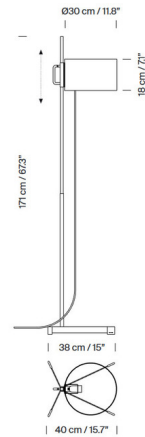

### Description

Arguably the most elegant in the TM series, the TMC Floor Lamp features a two-part metal structure: upper half chrome-plated and lower half black and a height-adjustable opal white methacrylate lampshade. The acrylic shade is moved up and down the two-sectioned metal structure using a magnet. The light is switched on/off by pulling softly from the cable.

### Specifications

COLOR	White
BODY FINISH	Black
WATTAGE	12W
DIMMER	N/A
DIMENSIONS	15.7"W x 67.3"H
BULB NOT INCLUDED	1 x A19/Medium (E26)/12W/120V LED

CLICK TO VIEW PRODUCT

Notes: