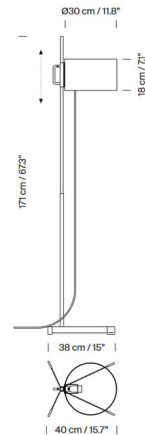

Lightology

lightology.com
866-954-4489
04-25-26

Project: _____
Company: _____
Location: _____ Fixture Type: _____
SPEC #: **SCO592587**
Approved On: _____ Approved By: _____

TMC Floor Lamp By Santa & Cole

Description

Arguably the most elegant in the TM series, the TMC Floor Lamp features a two-part metal structure: upper half chrome-plated and lower half black and a height-adjustable opal white methacrylate lampshade. The acrylic shade is moved up and down the two-sectioned metal structure using a magnet. The light is switched on/off by pulling softly from the cable.

Shown in black / white

Specifications

COLOR	White
BODY FINISH	Black
WATTAGE	12W
DIMMER	N/A
DIMENSIONS	15.7"W x 67.3"H
BULB NOT INCLUDED	1 x A19/Medium (E26)/12W/120V LED

CLICK TO VIEW PRODUCT

Notes: