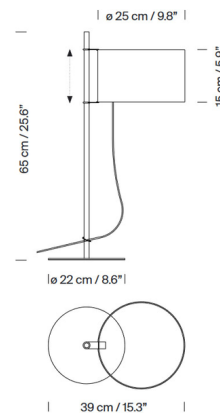

Description

The classic TMD Table Lamp, designed by Miguel Mila, features an adjustable height shade by using a simple rubber ring to affix the shade at the desired height. The light is switched on and off by gently pulling the cord.

Shown in satin nickel / white linen

Specifications

COLOR	White Linen
BODY FINISH	Satin Nickel
WATTAGE	4.5W
DIMMER	Included
DIMENSIONS	15.3"W x 25.6"H
BULB NOT INCLUDED	1 x A19/Medium (E26)/4.5W/120V LED