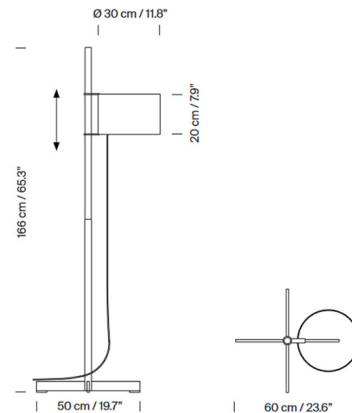

Description

The adjustable TMM Floor Lamp features a stunning yet simple wooden frame topped with White or Beige parchment shade whose position on the stem can be adjusted up and down. The light is switched on and off by gently pulling the cord. The White shade is available with or without a methacrylate top diffuser. Note: The Diffuser shade should only be used with 12W max LED bulbs. Diffuser is not available with Beige shade.

Specifications

COLOR White
BODY FINISH Beech
WATTAGE 12W
DIMMER N/A
DIMENSIONS 23.6"W x 65.3"H x 19.7"D
BULB NOT INCLUDED 1 x A19/Medium (E26)/12W/120V LED
OTHER BULB OPTIONS 1 x A19/Medium (E26)/100W/120V Incandescent

Technical Information

PRODUCT DIMENSIONS Cord Length: 157.5"

Notes:

Shown in beech / white

CLICK TO VIEW PRODUCT