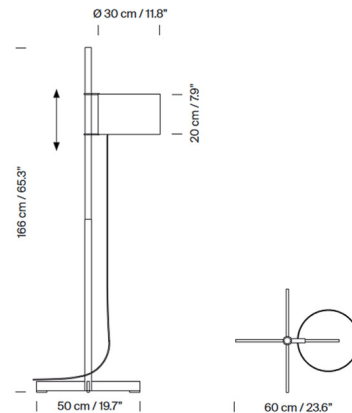

By Santa & Cole

Description

The adjustable TMM Floor Lamp features a stunning yet simple wooden frame topped with White or Beige parchment shade whose position on the stem can be adjusted up and down. The light is switched on and off by gently pulling the cord. The White shade is available with or without a methacrylate top diffuser. Note: The Diffuser shade should only be used with 12W max LED bulbs. Diffuser is not available with Beige shade.

Specifications

COLOR White
BODY FINISH Beech
WATTAGE 12W
DIMMER N/A
DIMENSIONS 23.6"W x 65.3"H x 19.7"D
BULB NOT INCLUDED 1 x A19/Medium (E26)/12W/120V LED
OTHER BULB OPTIONS 1 x A19/Medium (E26)/100W/120V Incandescent

Technical Information

PRODUCT DIMENSIONS Cord Length: 157.5"

Notes:

Shown in beech / white

CLICK TO VIEW PRODUCT