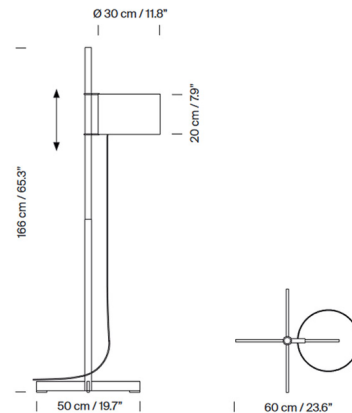

Description

The adjustable TMM Floor Lamp features a stunning yet simple wooden frame topped with White or Beige parchment shade whose position on the stem can be adjusted up and down. The light is switched on and off by gently pulling the cord. The White shade is available with or without a methacrylate top diffuser. Note: The Diffuser shade should only be used with 12W max LED bulbs. Diffuser is not available with Beige shade.

Specifications

COLOR White
 BODY FINISH Beech
 WATTAGE 12W
 DIMMER N/A
 DIMENSIONS 23.6"W x 65.3"H x 19.7"D
 BULB NOT INCLUDED 1 x A19/Medium (E26)/12W/120V LED
 OTHER BULB OPTIONS 1 x A19/Medium (E26)/100W/120V Incandescent

Technical Information

PRODUCT DIMENSIONS Cord Length: 157.5"

Shown in beech / white

CLICK TO VIEW PRODUCT

Notes: