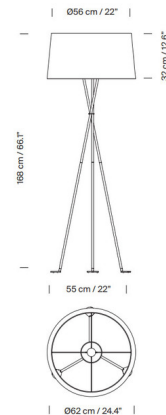

Description

The Tripode G5 Floor Lamp features a bundle of three tubes joined like a set of chopsticks. Polished Brass feet at the base of each tube provide added stability, and the hand-ribbon shade is slightly tapered to make a sculptural statement when the lamp is not in use. Dimmer switch located on cord.

Shown in black / natural ribbon

Specifications

COLOR Natural Ribbon
BODY FINISH Black
WATTAGE 12W
DIMMER Included
DIMENSIONS 24.4"W x 66.1"H
BULB NOT INCLUDED 1 x A19/Medium (E26)/12W/120V LED
OTHER BULB OPTIONS 1 x A19/Medium (E26)/100W/120V Incandescent

Technical Information

PRODUCT DIMENSIONS Shade: 22" diameter x 12.6"H

CLICK TO VIEW PRODUCT

Notes: