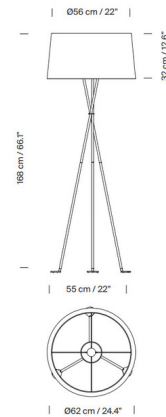

Description

The Tripode G5 Floor Lamp features a bundle of three tubes joined like a set of chopsticks. Polished Brass feet at the base of each tube provide added stability, and the hand-ribbon shade is slightly tapered to make a sculptural statement when the lamp is not in use. Dimmer switch located on cord.

Shown in black / natural ribbon

Specifications

COLOR	Natural Ribbon
BODY FINISH	Black
WATTAGE	12W
DIMMER	Included
DIMENSIONS	24.4"W x 66.1"H
BULB NOT INCLUDED	1 x A19/Medium (E26)/12W/120V LED
OTHER BULB OPTIONS	1 x A19/Medium (E26)/100W/120V Incandescent

Technical Information

PRODUCT DIMENSIONS	Shade: 22" diameter x 12.6"H
--------------------	------------------------------

CLICK TO VIEW PRODUCT

Notes: