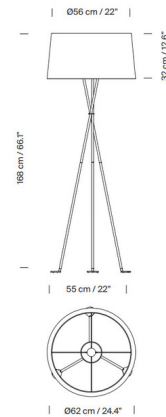

Lightology

lightology.com
866-954-4489
05-24-26

Project: _____
Company: _____
Location: _____ Fixture Type: _____
SPEC #: **SCO592600**
Approved On: _____ Approved By: _____

Tripode G5 Floor Lamp

By Santa & Cole

Description

The Tripode G5 Floor Lamp features a bundle of three tubes joined like a set of chopsticks. Polished Brass feet at the base of each tube provide added stability, and the hand-ribbon shade is slightly tapered to make a sculptural statement when the lamp is not in use. Dimmer switch located on cord.

Shown in black / red amber ribbon

Specifications

COLOR	Red Amber Ribbon
BODY FINISH	Black
WATTAGE	12W
DIMMER	Included
DIMENSIONS	24.4"W x 66.1"H
BULB NOT INCLUDED	1 x A19/Medium (E26)/12W/120V LED
OTHER BULB OPTIONS	1 x A19/Medium (E26)/100W/120V Incandescent