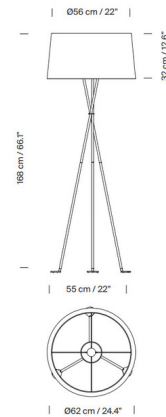

### Description

The Tripode G5 Floor Lamp features a bundle of three tubes joined like a set of chopsticks. Polished Brass feet at the base of each tube provide added stability, and the hand-ribbon shade is slightly tapered to make a sculptural statement when the lamp is not in use. Dimmer switch located on cord.

### Specifications

COLOR	Red Amber Ribbon
BODY FINISH	Black
WATTAGE	12W
DIMMER	Included
DIMENSIONS	24.4"W x 66.1"H
BULB NOT INCLUDED	1 x A19/Medium (E26)/12W/120V LED
OTHER BULB OPTIONS	1 x A19/Medium (E26)/100W/120V Incandescent