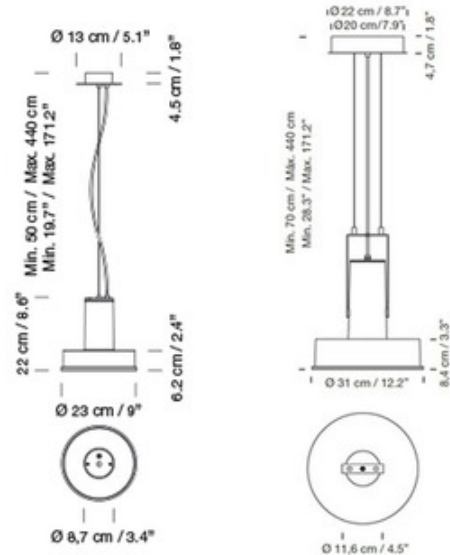

BRAND

Santa & Cole

DESCRIPTION

The Arne Domus Outdoor Pendant is an elegant yet industrial piece, suitable for a variety of spaces, both indoor and out.

| | |
|------------------------------|----------------------|
| SHADE COLOR | Aluminum Grey |
| BODY FINISH | N/A |
| WATTAGE | 33W |
| DIMMER | 0-10V |
| DIMENSIONS | 12.2"W x 28.3"H |
| INTEGRATED LED MODULE | |
| LAMP | 1 x LED/33W/120V LED |

Technical Information

| | |
|------------------------|-------------|
| LUMINOUS FLUX | 1972 lumens |
| LUMENS/WATT | 59.76 |
| LAMP COLOR | 2700K |
| COLOR RENDERING | 90 CRI |

SPEC # SCO592606

COMPANY

PROJECT

FIXTURE TYPE

APPROVED BY

DATE