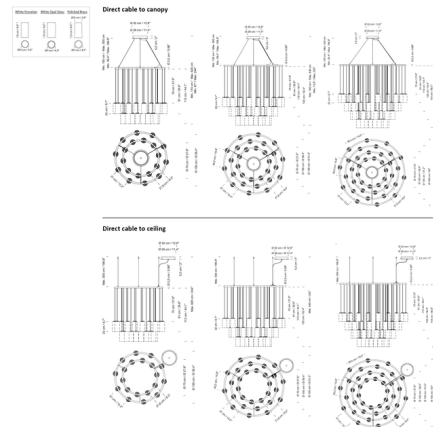

Description

The Cirio Chandelier casts warm, radiant illumination that emanates throughout your space. Its abundant lights are suspended from a black aluminum frame of concentric rings, creating a dramatic, captivating focal point. Varying shade options are available to achieve the aesthetic that fits your application -- porcelain of Sargadelos (Galicia, Spain) which evokes the inviting glow of candles, translucent white opal glass for subtle purity, or opaque brass for elegant appeal. The cables that support the frame can be attached to the canopy or directly to the ceiling. Note: The 51.2 inch and 63 inch chandeliers require a junction box rated for fixtures weighing over 50 pounds.

Shown in black / white porcelain

Specifications

COLOR	White Opal
BODY FINISH	Black
WATTAGE	228W
DIMMER	0-10V
DIMENSIONS	63"W x 60.5"H
INTEGRATED LED MODULE	40 x LED/5.7W/120-277V LED

Technical Information

LAMP LIFE	40000 hours
COLOR RENDERING	90 CRI
LAMP COLOR	2700K
LUMENS/WATT	3,922.81
LUMINOUS FLUX	22360 lumens

CLICK TO VIEW PRODUCT

Notes: