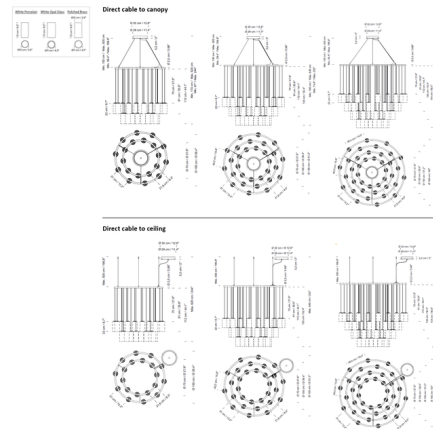

### Description

The Cirio Chandelier casts warm, radiant illumination that emanates throughout your space. Its abundant lights are suspended from a black aluminum frame of concentric rings, creating a dramatic, captivating focal point. Varying shade options are available to achieve the aesthetic that fits your application -- porcelain of Sargadelos (Galicia, Spain) which evokes the inviting glow of candles, translucent white opal glass for subtle purity, or opaque brass for elegant appeal. The cables that support the frame can be attached to the canopy or directly to the ceiling. Note: The 51.2 inch and 63 inch chandeliers require a junction box rated for fixtures weighing over 50 pounds.

### Specifications

COLOR . . . . . Polished Brass  
 BODY FINISH . . . . . Black  
 WATTAGE . . . . . 228W  
 DIMMER . . . . . 0-10V  
 DIMENSIONS . . . . . 63"W x 60.5"H  
 INTEGRATED LED MODULE . . . . . 40 x LED/5.7W/120-277V LED