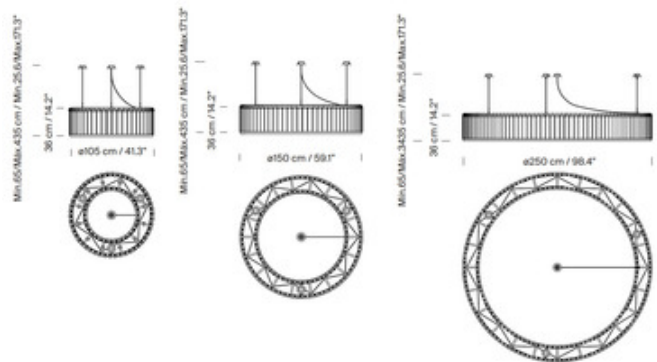

BRAND

Santa & Cole

DESCRIPTION

The Estadio Pendant is a modern conception of medieval chandeliers. Consists of a Black metal structure and a stainless steel structure hanging system with three supports. Available in three sizes. Fixture must be mounted independently of a junction box, adapter included. NOTE: Due to the weight of the fixture, customers should confirm ceiling structure can support pendant. UL and CUL listed.

Shown in: Black / Clear

| | |
|--------------------------|------------------------------------|
| SHADE COLOR | Clear |
| BODY FINISH | Black |
| WATTAGE | 180W |
| DIMMER | Standard 120V |
| DIMENSIONS | 157.5"L x 41.3"W x 14.2"H |
| BULB NOT INCLUDED | |
| LAMP | 12 x A19/Medium (E26)/15W/120V LED |

Technical Information

| | |
|---------------------------|-----------------|
| PRODUCT DIMENSIONS | Weight: 205 lbs |
|---------------------------|-----------------|

| | |
|---------------|-----------|
| SPEC # | SCO592647 |
|---------------|-----------|