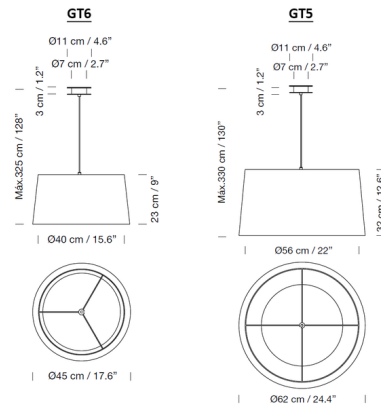

Description

The GT5 and GT6 Pendants are crafted out of handmade cotton ribbon wrapped around a frame to form the shade, offering a beautifully textured look in rich luminous tones. The White Linen shade option, not made of ribbon, presents a simpler aesthetic. The pendant emits a soft glow through its tapered shade and a translucent white plastic diffuser on the bottom, creating a warm, inviting atmosphere. The canopy includes a plate for mounting on a standard US junction box. Note: The White Linen is only available for the 17.6 inch diameter pendant.

Shown in satin nickel / black ribbon

Specifications

COLOR	Black Ribbon
BODY FINISH	Satin Nickel
WATTAGE	12W
DIMMER	Standard 120V
DIMENSIONS	24.4"W x 12.6"H
BULB NOT INCLUDED	1 x A19/Medium (E26)/12W/120V LED
OTHER BULB OPTIONS	1 x A19/Medium (E26)/100W/120V Incandescent