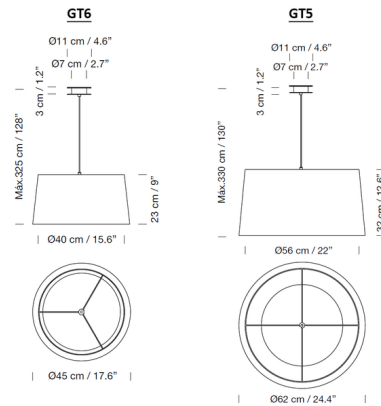

Description

The GT5 and GT6 Pendants are crafted out of handmade cotton ribbon wrapped around a frame to form the shade, offering a beautifully textured look in rich luminous tones. The White Linen shade option, not made of ribbon, presents a simpler aesthetic. The pendant emits a soft glow through its tapered shade and a translucent white plastic diffuser on the bottom, creating a warm, inviting atmosphere. The canopy includes a plate for mounting on a standard US junction box. Note: The White Linen shade is only available for the 17.6 inch diameter pendant.

Shown in satin nickel / black cord / black ribbon

Specifications

COLOR Black Ribbon
 BODY FINISH Satin Nickel / Black Cord
 WATTAGE 12W
 DIMMER Standard 120V
 DIMENSIONS 24.4"W x 12.6"H
 BULB NOT INCLUDED 1 x A19/Medium (E26)/12W/120V LED
 OTHER BULB OPTIONS 1 x A19/Medium (E26)/100W/120V Incandescent