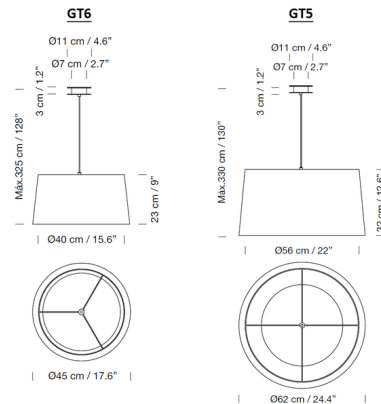

### Description

The GT5 and GT6 Pendants are crafted out of handmade cotton ribbon wrapped around a frame to form the shade, offering a beautifully textured look in rich luminous tones. The White Linen shade option, not made of ribbon, presents a simpler aesthetic. The pendant emits a soft glow through its tapered shade and a translucent white plastic diffuser on the bottom, creating a warm, inviting atmosphere. The canopy includes a plate for mounting on a standard US junction box. Note: The White Linen is only available for the 17.6 inch diameter pendant.

### Specifications

COLOR	Black Ribbon
BODY FINISH	Satin Nickel
WATTAGE	12W
DIMMER	Standard 120V
DIMENSIONS	24.4"W x 12.6"H
BULB NOT INCLUDED	1 x A19/Medium (E26)/100W/120V LED
OTHER BULB OPTIONS	1 x A19/Medium (E26)/100W/120V Incandescent