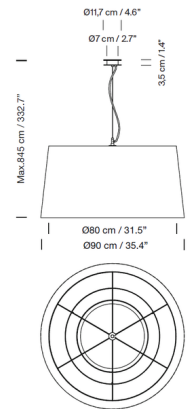

Shown in black / natural ribbon

Specifications

COLOR	Natural Ribbon
BODY FINISH	Black
WATTAGE	36W
DIMMER	Standard 120V
DIMENSIONS	35.4"W x 17.3"H
BULB NOT INCLUDED	3 x A19/Medium (E26)/12W/120V LED
OTHER BULB OPTIONS	3 x A19/Medium (E26)/60W/120V Incandescent