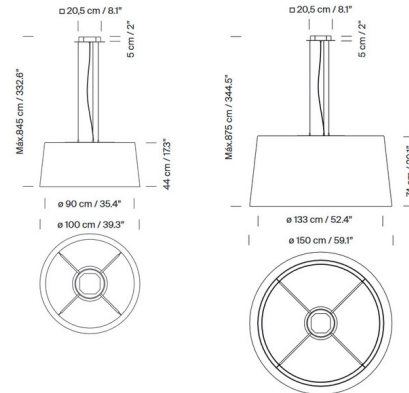

Specifications

COLOR	Black Ribbon
BODY FINISH	Black
WATTAGE	78W
DIMMER	0-10V
DIMENSIONS	39.3"W x 17.3"H
INTEGRATED LED MODULE	1 x LED/78W/120V LED

Technical Information

COLOR RENDERING	90 CRI
LAMP COLOR	2700K
LUMENS/WATT	81.28
LUMINOUS FLUX	6340 lumens