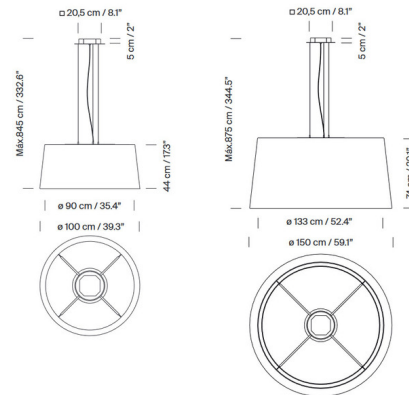

Specifications

COLOR Black Ribbon
 BODY FINISH Black
 WATTAGE 78W
 DIMMER 0-10V
 DIMENSIONS 39.3"W x 17.3"H
 INTEGRATED LED MODULE 1 x LED/78W/120V LED

Technical Information

COLOR RENDERING 90 CRI
 LAMP COLOR 2700K
 LUMENS/WATT 81.28
 LUMINOUS FLUX 6340 lumens