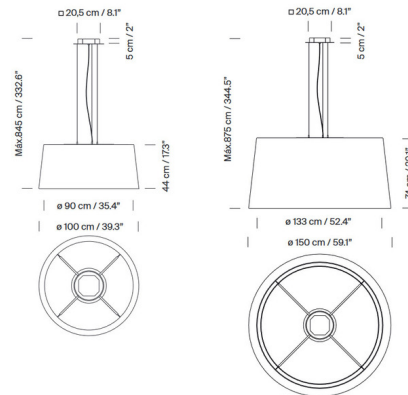

Description

The GT1000 and GT1500 Pendants feature a large, translucent lower diffuser that conceals the powerful LED light source. A perfect large-scale piece for any large interior.

Shown in black / mustard raw ribbon

Specifications

COLOR Mustard Raw Ribbon
 BODY FINISH Black
 WATTAGE 78W
 DIMMER 0-10V
 DIMENSIONS 59.1"W x 29.1"H
 INTEGRATED LED MODULE 1 x LED/78W/120V LED

Technical Information

COLOR RENDERING 90 CRI
 LAMP COLOR 2700K
 LUMENS/WATT 81.28
 LUMINOUS FLUX 6340 lumens