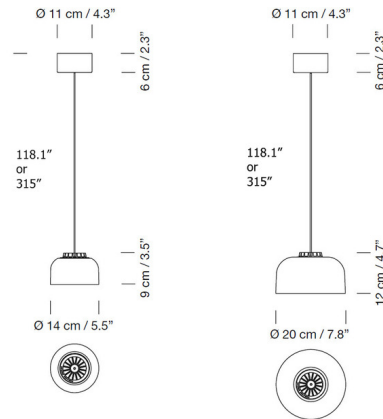

### Description

The HeadHat Bowl Pendant is a clean simple addition to your space. The ceramic shade is ideal for lighting specific points or surfaces. Choice of glossy White or Black ceramic shade with a White or Black matte finished canopy. All options include a Black cord and fitting.

### Specifications

COLOR . . . . . White  
BODY FINISH . . . . . Black  
WATTAGE . . . . . 7.7W  
DIMMER . . . . . 0-10V  
DIMENSIONS . . . . . 5.5"W x 3.5"H  
INTEGRATED LED MODULE . . . . . 1 x LED/7.7W/120V LED

### Technical Information

PRODUCT DIMENSIONS . . . . . Cable Length: 118"  
COLOR RENDERING . . . . . 90 CRI  
LAMP COLOR . . . . . 2700K  
LUMENS/WATT . . . . . 82.21  
LUMINOUS FLUX . . . . . 633 lumens