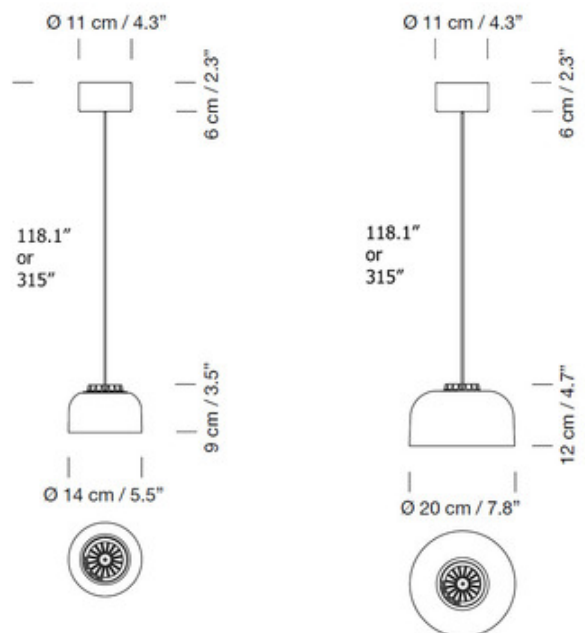

COMPANY

PROJECT

FIXTURE TYPE

APPROVED BY

DATE