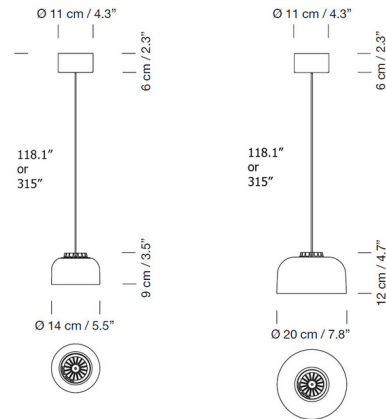

### Description

The HeadHat Bowl Pendant is a clean simple addition to your space. The ceramic shade is ideal for lighting specific points or surfaces. Choice of glossy White or Black ceramic shade with a White or Black matte finished canopy. All options include a Black cord and fitting.

### Specifications

COLOR	White
BODY FINISH	Black
WATTAGE	7.7W
DIMMER	0-10V
DIMENSIONS	5.5"W x 3.5"H
INTEGRATED LED MODULE	1 x LED/7.7W/120V LED

### Technical Information

PRODUCT DIMENSIONS	Cable Length: 118"
COLOR RENDERING	90 CRI
LAMP COLOR	2700K
LUMENS/WATT	82.21
LUMINOUS FLUX	633 lumens

CLICK TO VIEW PRODUCT

Notes: