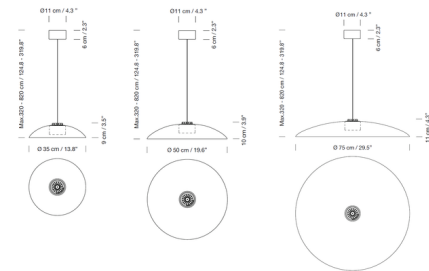

CLICK TO VIEW PRODUCT

Notes: