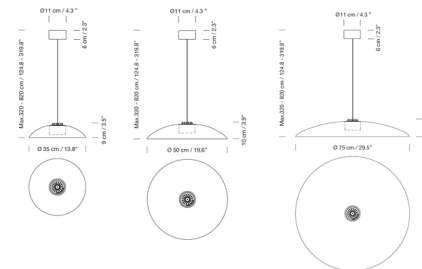

CLICK TO VIEW PRODUCT

Notes: