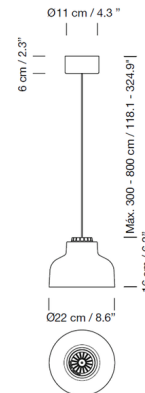

CLICK TO VIEW PRODUCT

Notes: