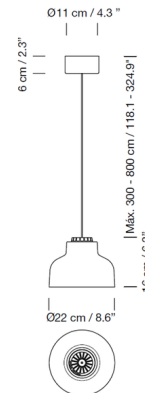

### Description

In 1964 this light was awarded the Golden Delta, the highest distinction for an industrial product in Spain. Fifty years after this achievement, the M64 Pendant was re-released with its HeadLed LED system to offer the best light quality and efficiency. Available in a range of colors, the shade is made of painted aluminum with a white interior, polished aluminum, or polished brass, with a translucent diffuser inside. The M64 embodies timeless design with its contoured shade, blending seamlessly into a range of residential and commercial applications. The finish option (Black or White) indicates canopy color, and the adjustable length cord is available in 118.1 inch and 315 inch lengths.

### Specifications

COLOR . . . . . Polished Brass  
BODY FINISH . . . . . Black  
WATTAGE . . . . . 7.7W  
DIMMER . . . . . 0-10V  
DIMENSIONS . . . . . 8.6"W x 6.3"H  
INTEGRATED LED MODULE . . . . . 1 x LED/7.7W/120V LED

### Technical Information

LAMP LIFE . . . . . 40000 hours  
COLOR RENDERING . . . . . 90 CRI  
LAMP COLOR . . . . . 2700K  
LUMENS/WATT . . . . . 66.36  
LUMINOUS FLUX . . . . . 511 lumens

Shown in black / polished brass