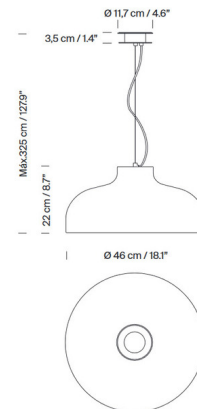

Shown in black / polished aluminum