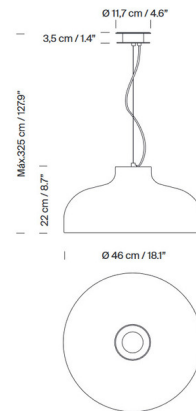

### Specifications

COLOR	Red
BODY FINISH	Black
WATTAGE	12W
DIMMER	Standard 120V
DIMENSIONS	18.1"W x 8.7"H
BULB NOT INCLUDED	1 x A19/Medium (E26)/12W/120V LED

CLICK TO VIEW PRODUCT

Notes: