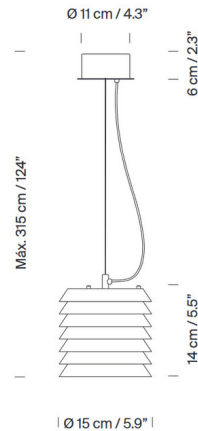

Shown in brass / white

Specifications

COLOR	White
BODY FINISH	Brass
WATTAGE	6W
DIMMER	Standard 120V
DIMENSIONS	5.9"W x 5.5"H
INTEGRATED LED MODULE	1 x LED/6W/120V LED

Technical Information

LUMENS/WATT	48.17
LUMINOUS FLUX	289 lumens