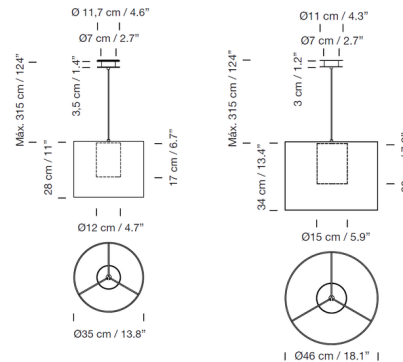

Shown in textured black / white

Specifications

COLOR	White
BODY FINISH	Textured Black
WATTAGE	12W
DIMMER	Standard 120V
DIMENSIONS	13.8"W x 11"H
BULB NOT INCLUDED	1 x A19/Medium (E26)/12W/120V LED

CLICK TO VIEW PRODUCT