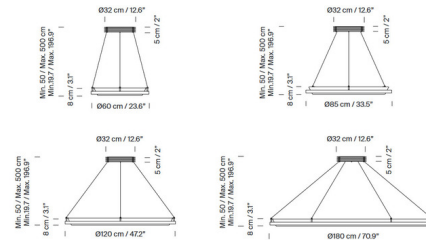

Description

The Nimba Pendant is a floating halo of light which diffuses light in all directions without glare. It is formed by a metal profile that houses the light source and an inner shade that diffuses the light.

Shown in stainless steel / white

Specifications

COLOR White
 BODY FINISH Stainless Steel
 WATTAGE 45W
 DIMMER 0-10V
 DIMENSIONS 23.6"W x 3.1"H
 INTEGRATED LED MODULE 1 x LED/45W/24V LED

Technical Information