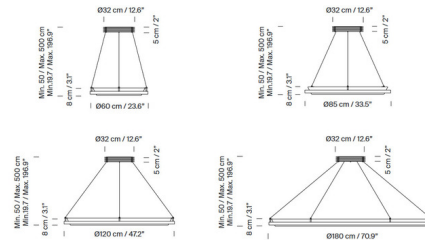

Description

The Nimba Pendant is a floating halo of light which diffuses light in all directions without glare. It is formed by a metal profile that houses the light source and an inner shade that diffuses the light.

Shown in stainless steel / white

Specifications

COLOR White
 BODY FINISH Stainless Steel
 WATTAGE 45W
 DIMMER 0-10V
 DIMENSIONS 23.6"W x 3.1"H
 INTEGRATED LED MODULE 1 x LED/45W/24V LED

Technical Information