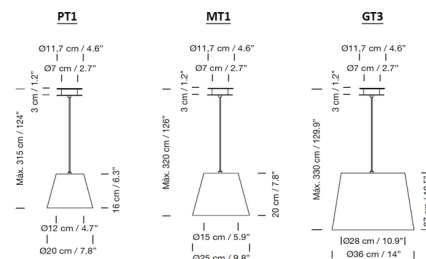

By Santa & Cole

Description

The Sisis Conicas Pendant presents a simple silhouette with various shade options ranging in colors and materials. The ribbon shades offer a beautifully textured look in rich luminous tones, while the Stitched Beige Parchment expresses artisanal character through the stitches decorating the rims. For those seeking a more minimal style, the White Linen shade offers a simpler understated aesthetic. Whether used as a single pendant or in a cluster arrangement, the Conicas provides warm ambient illumination while adding an element of sophistication to any setting. The canopy includes a plate for mounting on a standard US junction box. Note: The White Linen option is only available for the 9.8 and 14 inch diameter pendants.

Shown in textured black / black ribbon

Specifications

COLOR Black Ribbon
 BODY FINISH Textured Black
 WATTAGE 4.5W
 DIMMER Standard 120V
 DIMENSIONS 7.8"W x 6.3"H
 BULB NOT INCLUDED 1 x A19/Medium (E26)/4.5W/120V LED
 OTHER BULB OPTIONS 1 x A19/Medium (E26)/60W/120V Incandescent