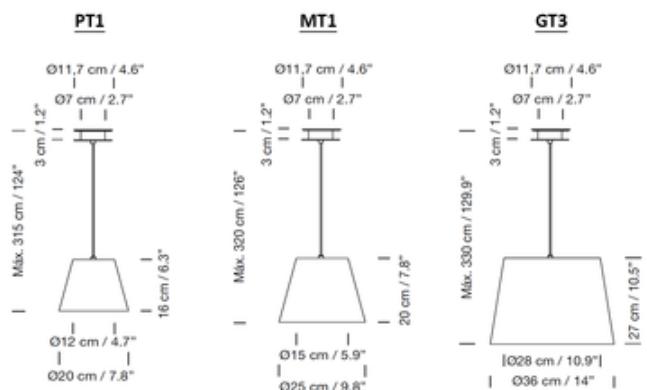

COMPANY	PROJECT	FIXTURE TYPE	APPROVED BY	DATE