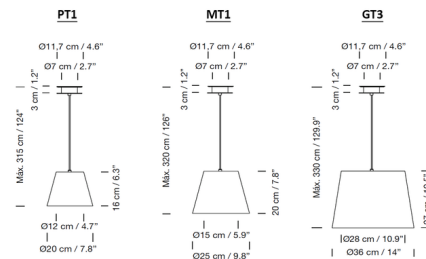

### Description

The Sisi Conicas Pendant presents a simple silhouette with various shade options ranging in colors and materials. The ribbon shades offer a beautifully textured look in rich luminous tones, while the Stitched Beige Parchment expresses artisanal character through the stitches decorating the rims. For those seeking a more minimal style, the White Linen shade offers a simpler understated aesthetic. Whether used as a single pendant or in a cluster arrangement, the Conicas provides warm ambient illumination while adding an element of sophistication to any setting. The canopy includes a plate for mounting on a standard US junction box. Note: The White Linen option is only available for the 9.8 and 14 inch diameter pendants.

### Specifications

COLOR . . . . . Red Amber Ribbon  
 BODY FINISH . . . . . Textured Black  
 WATTAGE . . . . . 4.5W  
 DIMMER . . . . . Standard 120V  
 DIMENSIONS . . . . . 9.8"W x 7.8"H  
 BULB NOT INCLUDED . . . . . 1 x A19/Medium (E26)/4.5W/120V LED  
 OTHER BULB OPTIONS . . . . . 1 x A19/Medium (E26)/60W/120V Incandescent