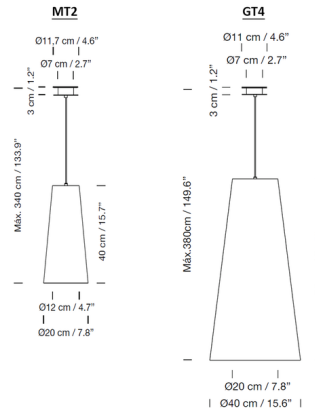

Lightology

lightology.com
866-954-4489
04-21-26

Project: _____
 Company: _____
 Location: _____ Fixture Type: _____
 SPEC #: **SCO592798**
 Approved On: _____ Approved By: _____

Sisis Conicas Largas MT2 / GT4 Pendant By Santa & Cole

Description

The Sisis Conicas Largas Pendant showcases a unique elongated cardboard shade with decorative stitching along the edges. It was originally designed in 1983 for Bar Sisis, a popular Barcelona spot for nightlife in the eighties, offering a warmer alternative to the tubular metal halogen fixtures that prevailed at the time. This slim pendant is most suitable for hanging in multiples over areas such as kitchen counters, dining tables, bars, or reception desks. The canopy includes a plate for mounting on a standard US junction box.

Shown in textured black / stitched beige parchment

Specifications

COLOR Stitched Beige Parchment
 BODY FINISH Textured Black
 WATTAGE 12W
 DIMMER Standard 120V
 DIMENSIONS 7.8"W x 15.7"H
 BULB NOT INCLUDED 1 x A19/Medium (E26)/12W/120V LED
 OTHER BULB OPTIONS 1 x A19/Medium (E26)/60W/120V Incandescent