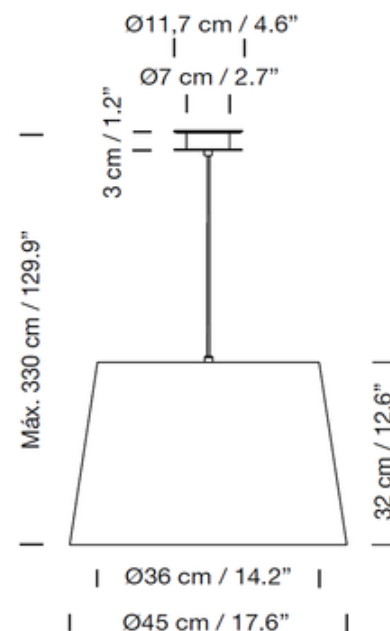

BRAND

Santa & Cole

DESCRIPTION

The Sisis Conicas GT1 Pendant presents a simple silhouette with various shade options ranging in colors and materials. The ribbon shades offer a beautifully textured look in rich luminous tones. For those seeking a more minimal style, the White Linen shade offers a simpler understated aesthetic. Or, for unique artisanal character, the Stitched Beige Parchment has a papery surface with stitches along the edges. Whether used as a single suspension or in multiples, the Conicas provides warm ambient illumination while adding an element of sophistication to any setting. The canopy includes a plate for mounting on a standard US junction box.

Shown in: Textured Black / Red Amber Ribbon

SHADE COLOR	Red Amber Ribbon
BODY FINISH	Textured Black
WATTAGE	12W
DIMMER	Standard 120V
DIMENSIONS	17.6"W x 12.6"H
BULB NOT INCLUDED	
LAMP	1 x A19/Medium (E26)/12W/120V LED 1 x A19/Medium (E26)/60W/120V Incandescent

SPEC # SCO592817

COMPANY	PROJECT	FIXTURE TYPE	APPROVED BY	DATE