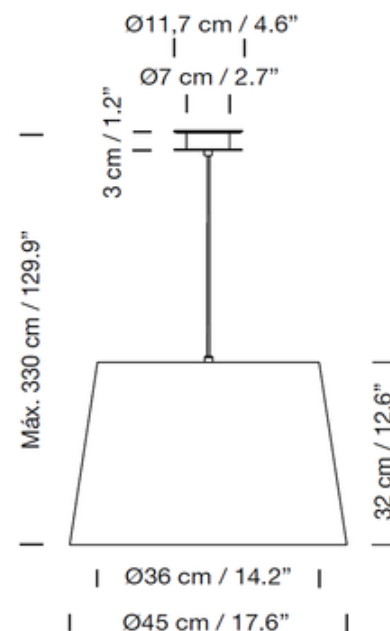

**BRAND**

Santa & Cole

**DESCRIPTION**

The Sisis Conicas GT1 Pendant presents a simple silhouette with various shade options ranging in colors and materials. The ribbon shades offer a beautifully textured look in rich luminous tones. For those seeking a more minimal style, the White Linen shade offers a simpler understated aesthetic. Or, for unique artisanal character, the Stitched Beige Parchment has a papery surface with stitches along the edges. Whether used as a single suspension or in multiples, the Conicas provides warm ambient illumination while adding an element of sophistication to any setting. The canopy includes a plate for mounting on a standard US junction box.

*Shown in: Textured Black / Red Amber Ribbon*

<b>SHADE COLOR</b>	Red Amber Ribbon
<b>BODY FINISH</b>	Textured Black
<b>WATTAGE</b>	12W
<b>DIMMER</b>	Standard 120V
<b>DIMENSIONS</b>	17.6"W x 12.6"H
<b>BULB NOT INCLUDED</b>	
<b>LAMP</b>	1 x A19/Medium (E26)/12W/120V LED 1 x A19/Medium (E26)/60W/120V Incandescent

**SPEC #** SCO592817

COMPANY

PROJECT

FIXTURE TYPE

APPROVED BY

DATE