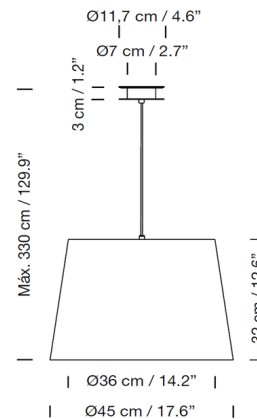

Shown in textured black / red amber ribbon

Specifications

COLOR	Red Amber Ribbon
BODY FINISH	Textured Black
WATTAGE	12W
DIMMER	Standard 120V
DIMENSIONS	17.6"W x 12.6"H
BULB NOT INCLUDED	1 x A19/Medium (E26)/12W/120V LED
OTHER BULB OPTIONS	1 x A19/Medium (E26)/60W/120V Incandescent