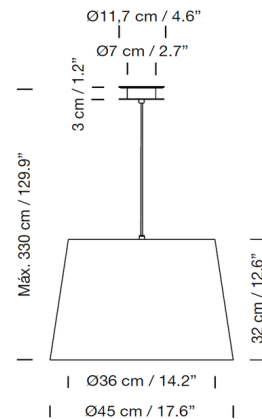

### Specifications

COLOR	Red Amber Ribbon
BODY FINISH	Textured Black
WATTAGE	12W
DIMMER	Standard 120V
DIMENSIONS	17.6"W x 12.6"H
BULB NOT INCLUDED	1 x A19/Medium (E26)/12W/120V LED
OTHER BULB OPTIONS	1 x A19/Medium (E26)/60W/120V Incandescent