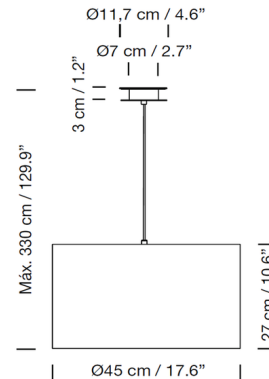

Shown in textured black / black ribbon

Specifications

COLOR	Black Ribbon
BODY FINISH	Textured Black
WATTAGE	12W
DIMMER	Standard 120V
DIMENSIONS	17.6"W x 10.6"H
BULB NOT INCLUDED	1 x A19/Medium (E26)/12W/120V LED
OTHER BULB OPTIONS	1 x A19/Medium (E26)/60W/120V Incandescent