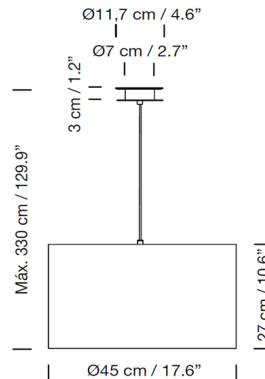

Shown in textured black / black ribbon

Specifications

COLOR	Black Ribbon
BODY FINISH	Textured Black
WATTAGE	12W
DIMMER	Standard 120V
DIMENSIONS	17.6"W x 10.6"H
BULB NOT INCLUDED	1 x A19/Medium (E26)/12W/120V LED
OTHER BULB OPTIONS	1 x A19/Medium (E26)/60W/120V Incandescent