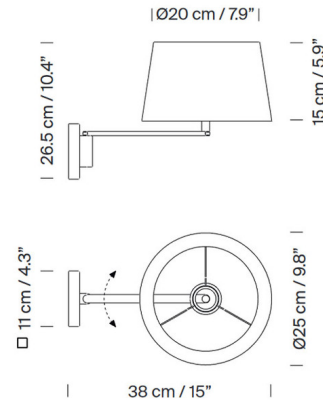

Specifications

COLOR White Linen
BODY FINISH Satin Nickel
WATTAGE 4.5W
DIMMER Standard 120V
DIMENSIONS 9.8"W x 10.4"H x 15"D
BULB NOT INCLUDED 1 x A19/Medium (E26)/4.5W/120V LED

CLICK TO VIEW PRODUCT

Notes: