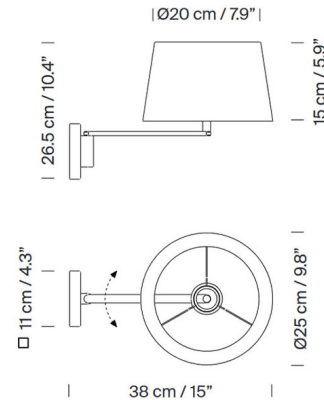

### Specifications

COLOR . . . . . White Linen  
BODY FINISH . . . . . Satin Nickel  
WATTAGE . . . . . 4.5W  
DIMMER . . . . . Standard 120V  
DIMENSIONS . . . . . 9.8"W x 10.4"H x 15"D  
BULB NOT INCLUDED . . . . . 1 x A19/Medium (E26)/4.5W/120V LED