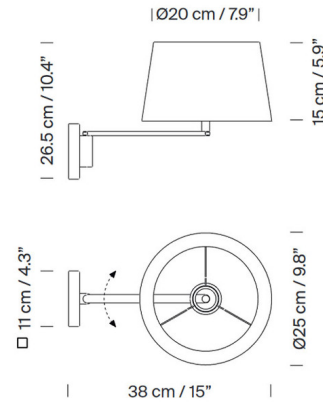

Specifications

COLOR White Linen
BODY FINISH Satin Nickel
WATTAGE 4.5W
DIMMER Standard 120V
DIMENSIONS 9.8"W x 10.4"H x 15"D
BULB NOT INCLUDED 1 x A19/Medium (E26)/4.5W/120V LED

CLICK TO VIEW PRODUCT

Notes: